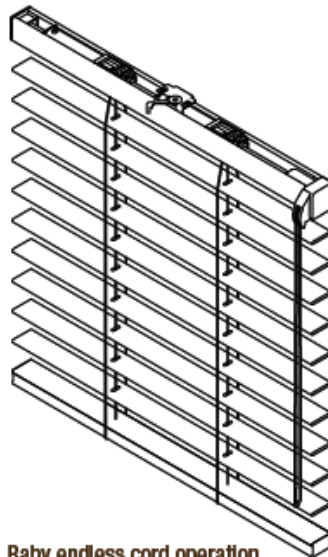

Type / Tipo Description / Descripción

SYSTEM BABY ENDLESS CORD OPERATION

Head rail size: 25x25mm
Head rail colours: 01, 11, 15, 22, 26, 30, 41.
Type of ladder: ladder string
Type of cord: 1.4 mm. Matching with the ladder colour.
Type of bracket: swivel bracket wall/ceiling fitting
Extensible brackets: available optionally to fit the blinds away from the wall.
Operation: by endless cord to tilt and lift the blind in the same operation.
Endless cord type: 2,8mm. Colour: same as ladder string
Mechanism colour: white
Blind surface limit for this system: 1,5m2
Valance does not have a return on the mechanism side

SISTEMA BABY OPERACIÓN CORDÓN CONTINUO

Medida cabezal: 25 x 25mm
Colores cabezal: 01, 11, 15, 22, 26, 30, 41.
Tipo de sujeción: escalerilla
Tipo de cordón: 1.4mm a tono con el color de la sujeción
Tipo de soporte: giratorio (Swivel) a techo y pared.
Escuadras de separación: disponibles opcionalmente para separar la cortina de la pared para salvar algún obstáculo o manecilla.
Operación: mediante cordón continuo que realiza la función de orientar, subir y bajar la cortina.
Tipo de cordón continuo: 2.8mm. a tono con el color de la sujeción.
Color mecanismo: blanco
Límite superficie cortina: 1,5 m2.
La cenefa no lleva lateral en el lado del mecanismo.

Blind drop Altura cortina	Stack Ladder string Repliegue Escalerilla
600 mm	137 mm
1000 mm	201 mm
1500 mm	282 mm
2000 mm	362 mm
2500 mm	442 mm

Baby endless cord operation
Baby operación cordón continuo