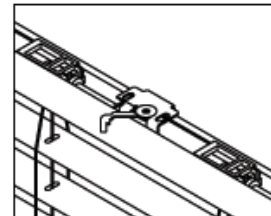

Bracket
Soporte